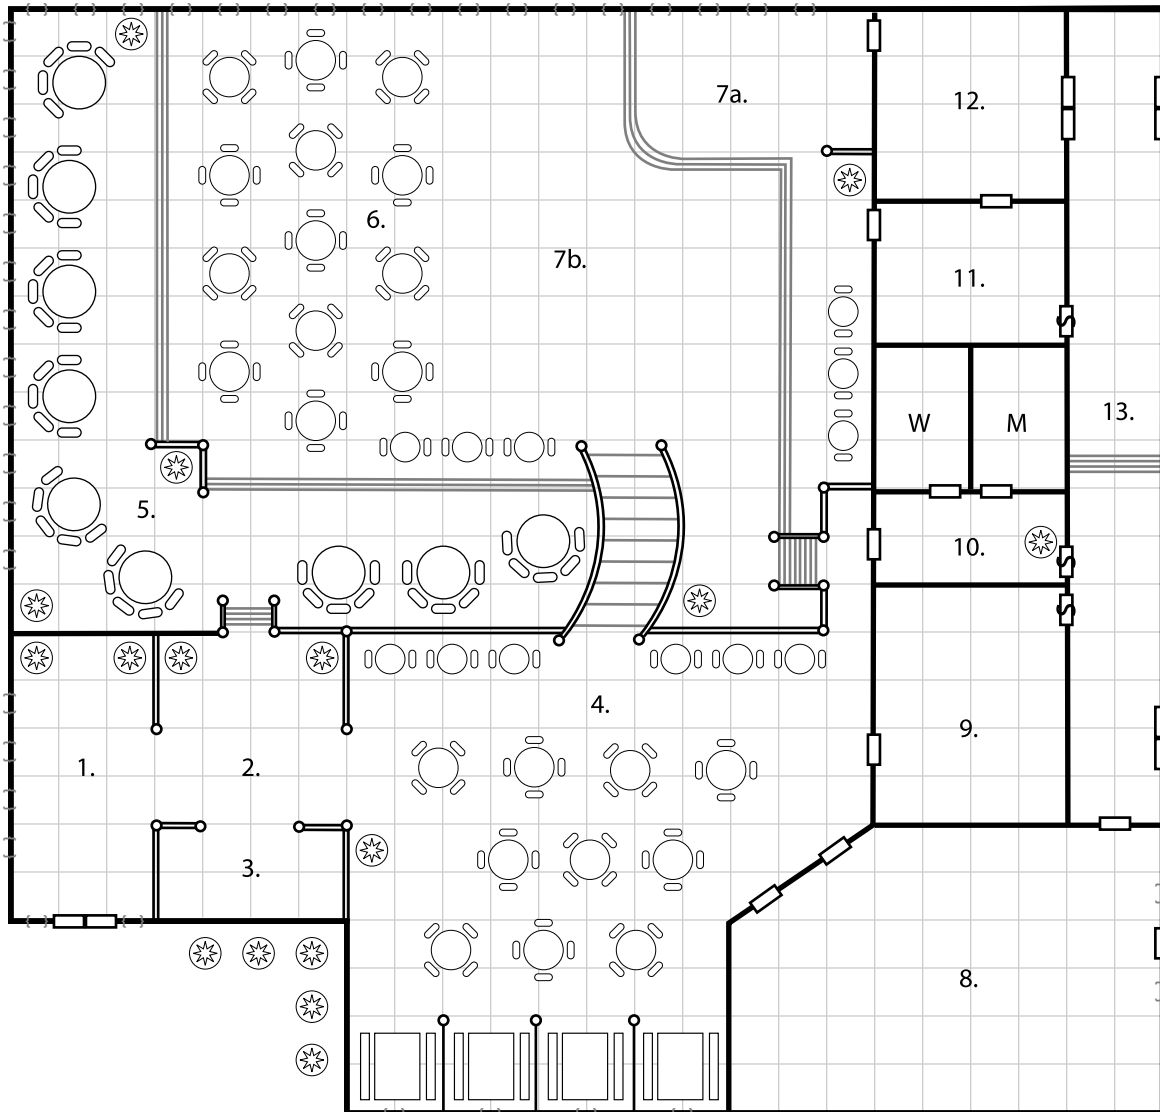

# Boduccio's DOCKSIDE

1 square = 5 feet

### Boduccio's Map Key

- 1. Main Entrance
- 2. Lobby
- 3. Coat Check
- 4. Upper Dining
- 5. Middle Dining
- 6. Lower Dining
- 7a. Stage
- 7b. Dance Floor
- 8. Kitchen
- 9. Office
- 10. Washrooms
- 11. Entertainer's Lounge
- 12. Entertainer's Storage
- 13. Back Hallway

	Window		4 Person Table
	Door		Round Booth
	Secret Door		Square Booth
	Statue		Stairs
	2 Person Table		3' Railing