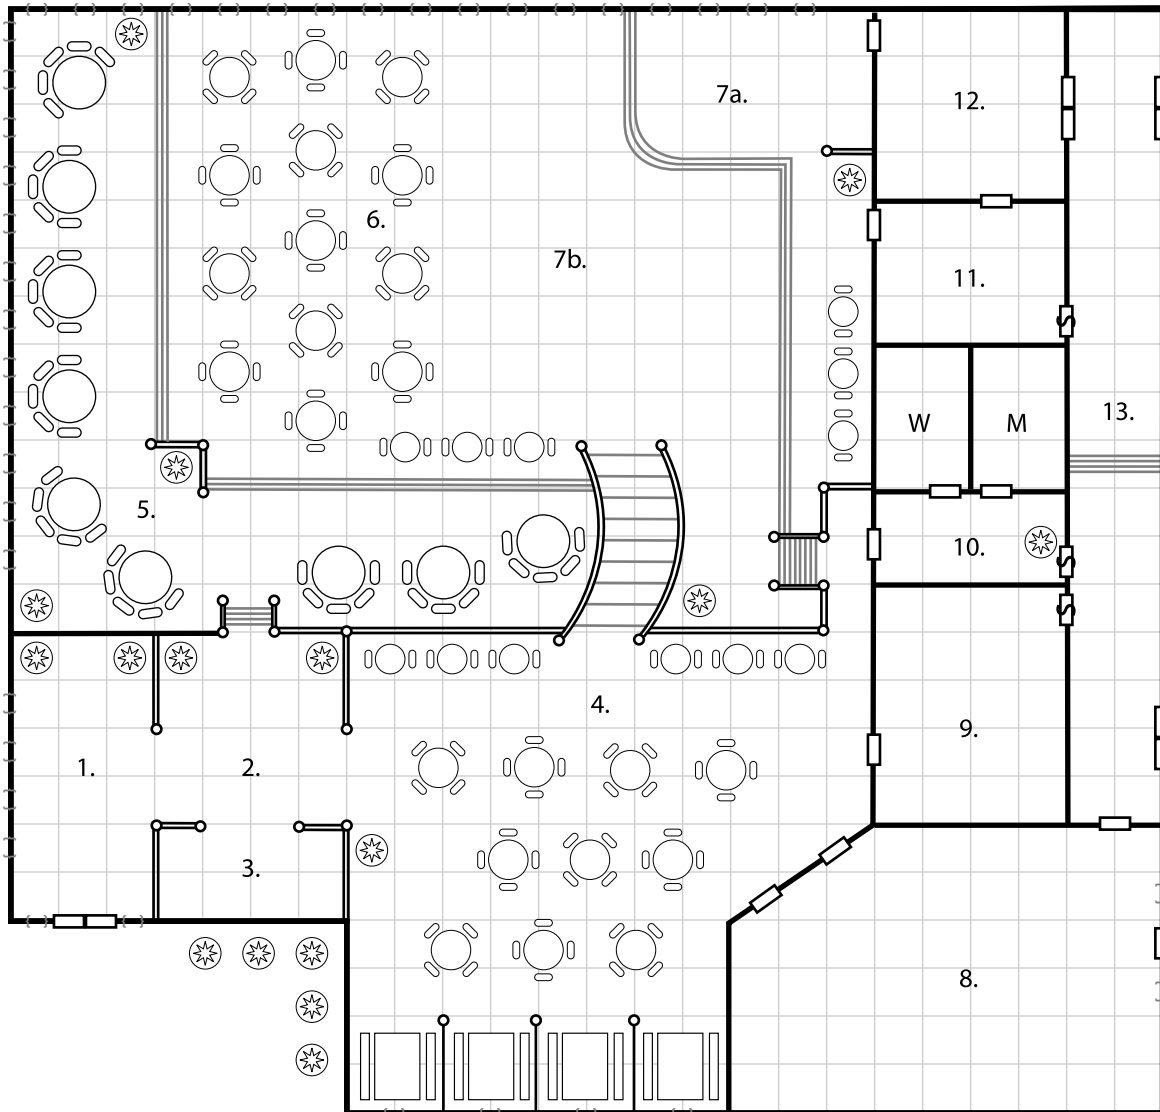

Boduccio's DOCKSIDE

1 square = 5 feet

Boduccio's Map Key

- 1. Main Entrance
- 2. Lobby
- 3. Coat Check
- 4. Upper Dining
- 5. Middle Dining
- 6. Lower Dining
- 7a. Stage
- 7b. Dance Floor
- 8. Kitchen
- 9. Office
- 10. Washrooms
- 11. Entertainer's Lounge
- 12. Entertainer's Storage
- 13. Back Hallway

	Window		4 Person Table
	Door		Round Booth
	Secret Door		Square Booth
	Statue		Stairs
	2 Person Table		3' Railing